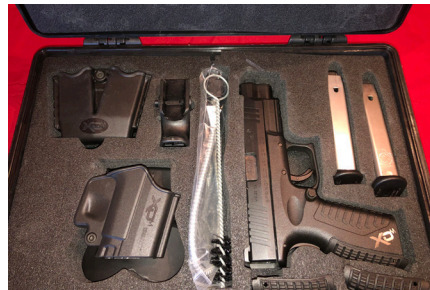

AMMUNITION: 125,000+ rounds of assorted rifle, handgun, and shotgun ammunition. Including: .44 Mag - .38 Special - 9 MM - 7.62x39 - 5.56 - 7.62x39 - 30.06 - .22 LR - .223 - .308 - .22 Short - .308 - 5.7x28 - .380 - .357 - 12 ga. - 410 and more.

AUCTIONEER'S NOTE: Quality auction throughout! Please be on time. Nothing shown until auction day at 1:00 PM. No online bidding. Property under surveillance. Firearms buyers must be an Ohio resident, 21 years of age to purchase a handgun and 18 years of age to purchase a long gun. Buyer will be required to fill out firearm buyer information paperwork at pickup. No shipping of firearms.

TERMS ON CHATTELS: Driver's license or State ID required to register for bidder number. Cash, Check, Debit Card, Visa, or MasterCard accepted. 4% buyer's premium on all sales, 4% waived for cash or check when paid sale day. Information is believed to be accurate but not guaranteed. Multi Par auction process may be used.

AUCTION BY ORDER OF: Carolyn Morris

Auctioneer/Realtor®
RANDY L. COMPTON
330-704-5702
rcompton@kikocompany.com

800-533-5456 | kikoauctions.com